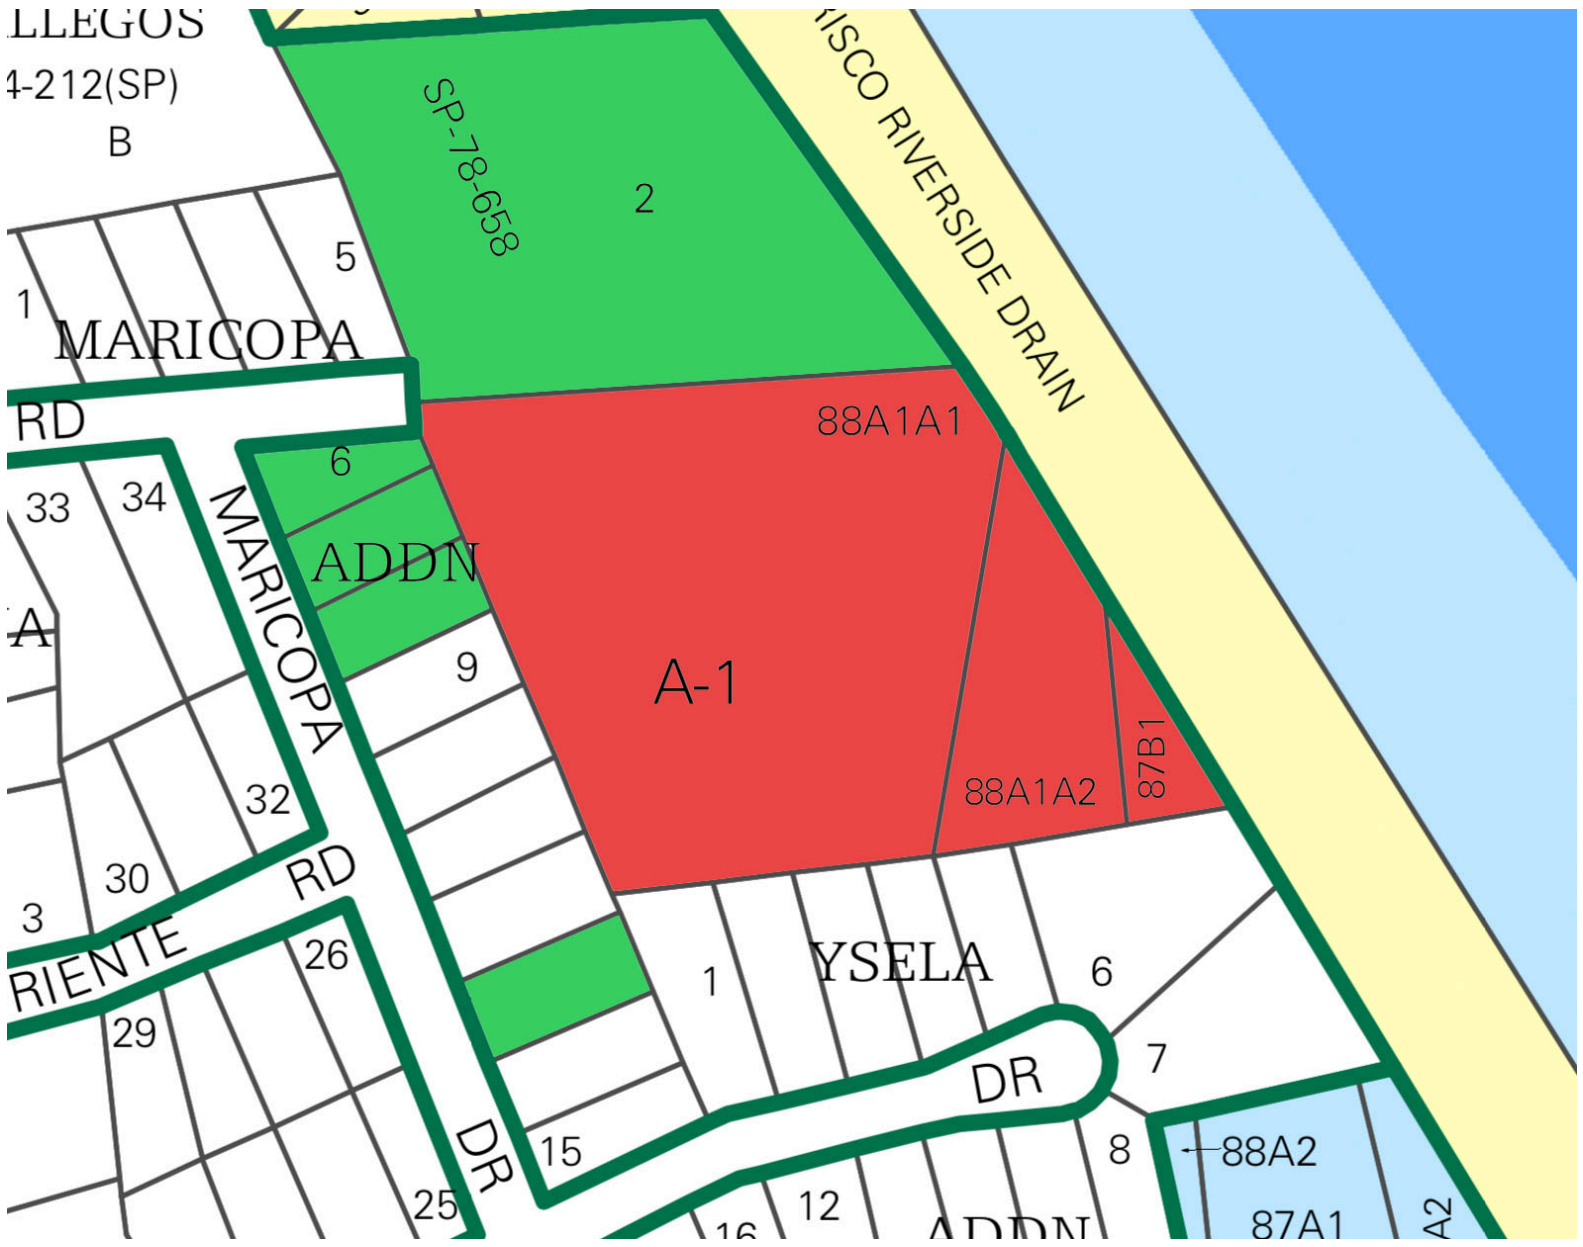

20% Petition Results

Owners of 36.7% of the property within 100 feet object to the proposed development.

Red: Subject site
Green: Property owners who object